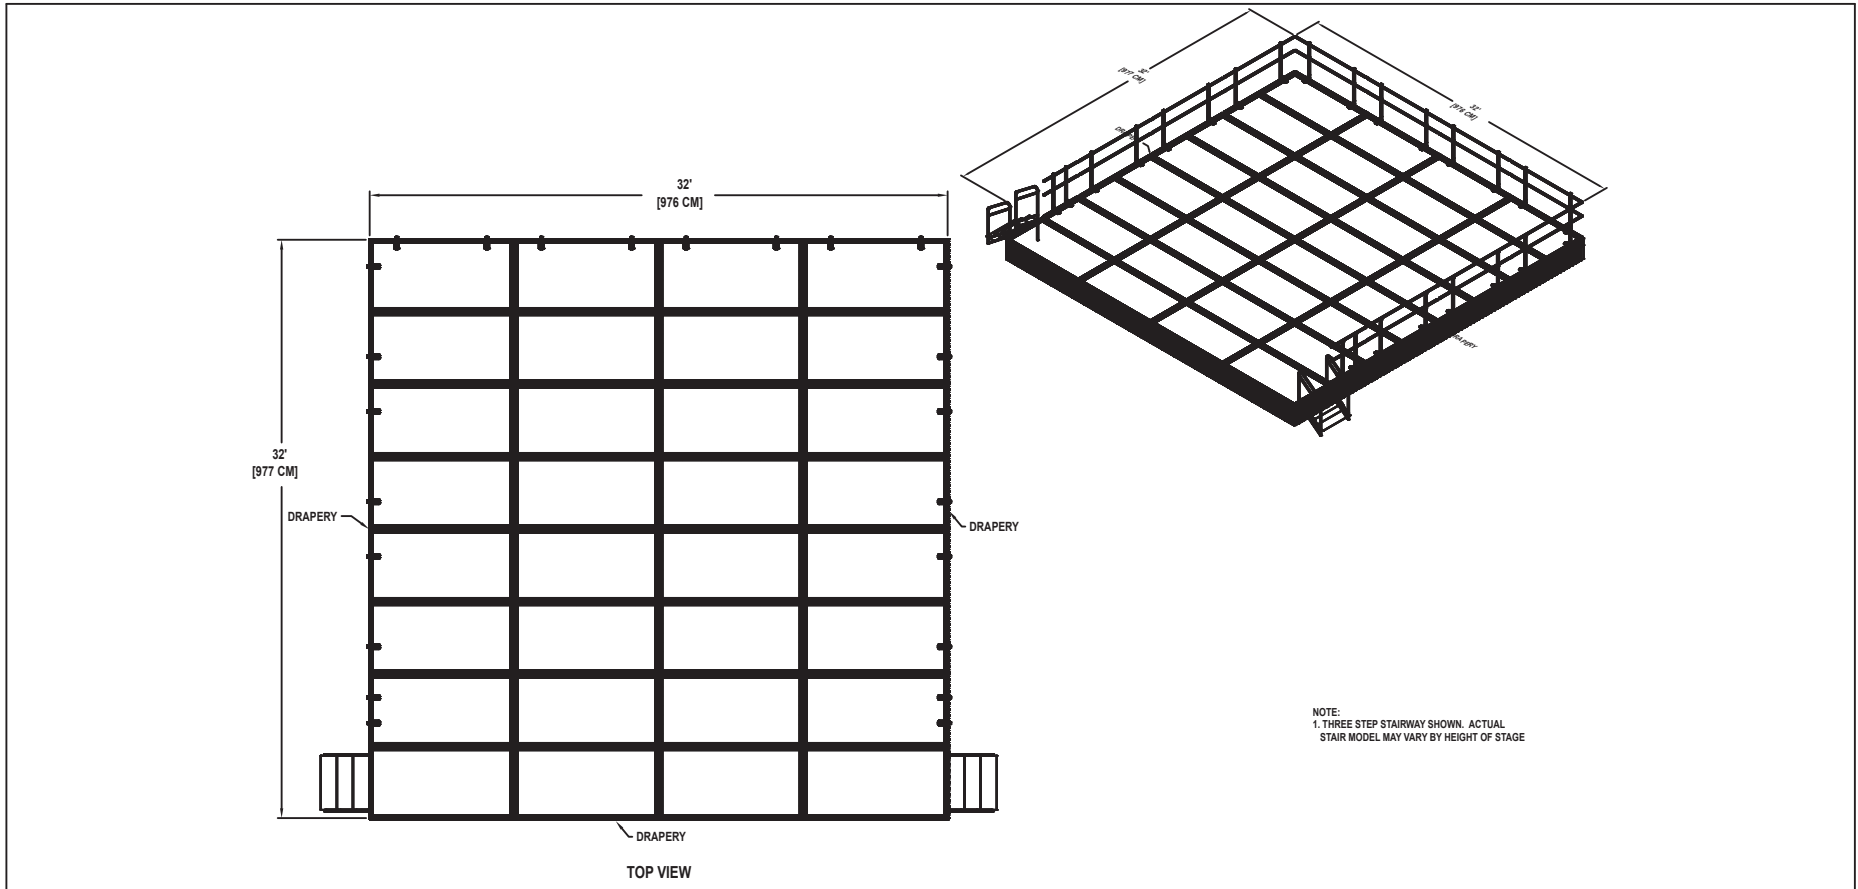

# FLAT STAGE SET

NO. 601 - 32' X 32'

SET INCLUDES (32) 4'x8' (122 CM x 244 CM) STAGE UNITS,  
TWO STAIRWAYS WITH HANDRAILS, DRAPERY CLOSURES,  
GUARDRAIL, AND CARTS.

Wenger®  
CORPORATION

Wenger

JRCLANCY

GEARBOSS

Drawing 100A312\_A  
Sheet 16 of 18